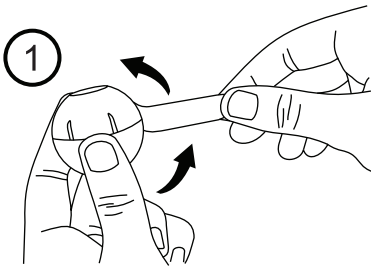

NaviTrack® / SeekTech®

FloatSonde

512 Hz

manuals.seektech.com/floatsonde

748-016-550-0A-P3 Rev A
Printed in U.S.A.
04/2015