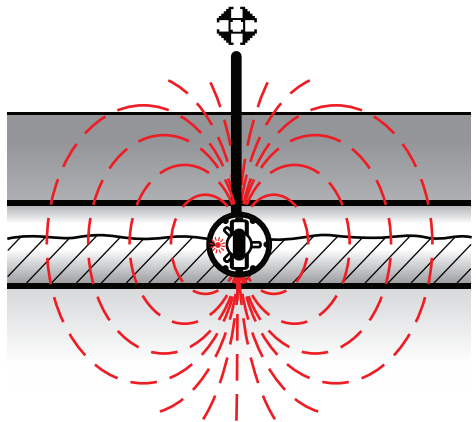

NaviTrack® / SeekTech®

FloatSonde

512 Hz

manuals.seektech.com/floatsonde

748-016-550-0A-P3 Rev A
Printed in U.S.A.
04/2015