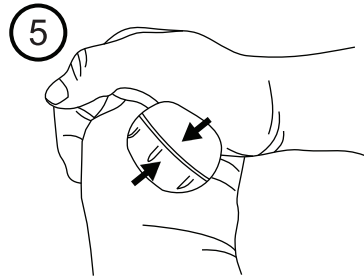

NaviTrack® / SeekTech®

FloatSonde

512 Hz

manuals.seektech.com/floatsonde

748-016-550-0A-P3 Rev A
Printed in U.S.A.
04/2015