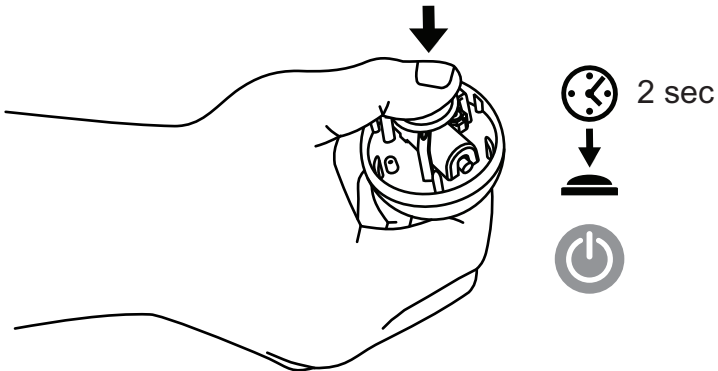

NaviTrack® / SeekTech®

FloatSonde

512 Hz

manuals.seektech.com/floatsonde

748-016-550-0A-P3 Rev A
Printed in U.S.A.
04/2015