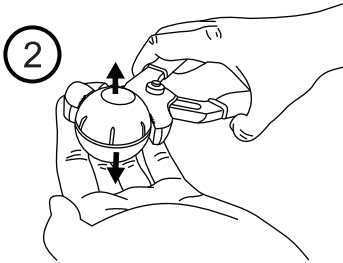

NaviTrack® / SeekTech®

FloatSonde

512 Hz

manuals.seektech.com/floatsonde

748-016-550-0A-P3 Rev A
Printed in U.S.A.
04/2015