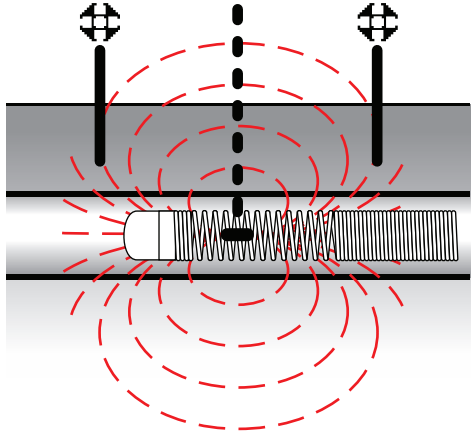

NaviTrack® / SeekTech®

FloatSonde

512 Hz

manuals.seektech.com/floatsonde

748-016-550-0A-P3 Rev A
Printed in U.S.A.
04/2015