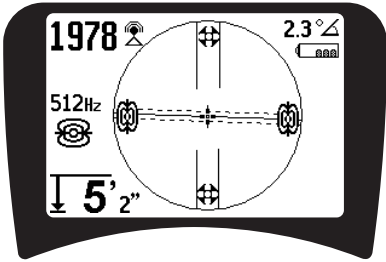

NaviTrack® / SeekTech®

FloatSonde

512 Hz

manuals.seektech.com/floatsonde

748-016-550-0A-P3 Rev A
Printed in U.S.A.
04/2015