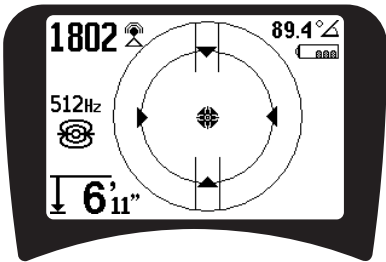

NaviTrack® / SeekTech®

FloatSonde

512 Hz

manuals.seektech.com/floatsonde

748-016-550-0A-P3 Rev A
Printed in U.S.A.
04/2015