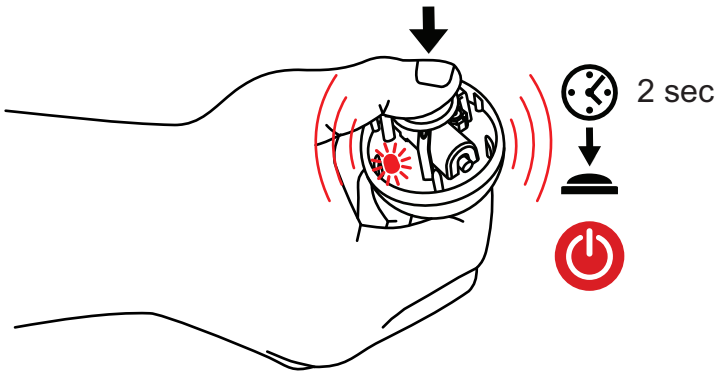

NaviTrack® / SeekTech®

FloatSonde

512 Hz

manuals.seektech.com/floatsonde

748-016-550-0A-P3 Rev A
Printed in U.S.A.
04/2015