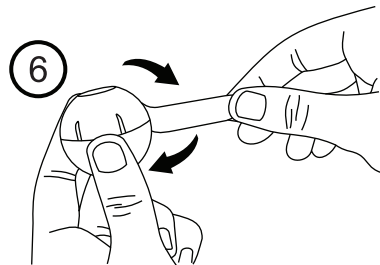

NaviTrack® / SeekTech®

FloatSonde

512 Hz

manuals.seektech.com/floatsonde

748-016-550-0A-P3 Rev A
Printed in U.S.A.
04/2015