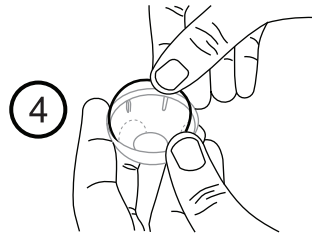

NaviTrack® / SeekTech®

FloatSonde

512 Hz

manuals.seektech.com/floatsonde

748-016-550-0A-P3 Rev A
Printed in U.S.A.
04/2015