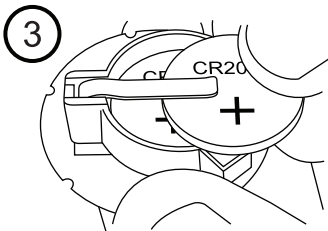

NaviTrack® / SeekTech®

FloatSonde

512 Hz

manuals.seektech.com/floatsonde

748-016-550-0A-P3 Rev A
Printed in U.S.A.
04/2015